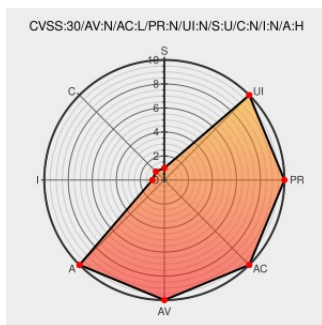

CVE-2017-12741

Published on: 12/25/2017 12:00:00 AM UTC

Last Modified on: 02/09/2022 04:15:00 PM UTC

CVE-2017-12741

[Source: Mitre](#)

[Source: NIST](#)

[CVE.ORG](#)

[Print: PDF](#)

Certain versions of [Dk Standard Ethernet Controller](#) from [Siemens](#) contain the following vulnerability:

A vulnerability has been identified in Development/Evaluation Kits for PROFINET IO: DK Standard Ethernet Controller, Development/Evaluation Kits for PROFINET IO: EK-ERTEC 200, Development/Evaluation Kits for PROFINET IO: EK-ERTEC 200P, SIMATIC Compact Field Unit, SIMATIC ET200AL, SIMATIC ET200M

(incl. SIPLUS variants), SIMATIC ET200MP IM155-5 PN BA (incl. SIPLUS variants), SIMATIC ET200MP IM155-5 PN HF (incl. SIPLUS variants), SIMATIC ET200MP IM155-5 PN ST (incl. SIPLUS variants), SIMATIC ET200S (incl. SIPLUS variants), SIMATIC ET200SP IM155-6 PN BA (incl. SIPLUS variants), SIMATIC ET200SP IM155-6 PN HA (incl. SIPLUS variants), SIMATIC ET200SP IM155-6 PN HF (incl. SIPLUS variants), SIMATIC ET200SP IM155-6 PN HS (incl. SIPLUS variants), SIMATIC ET200SP IM155-6 PN ST (incl. SIPLUS variants), SIMATIC ET200ecoPN, 16DI, DC24V, 8xM12, SIMATIC ET200ecoPN, 16DO DC24V/1,3A, 8xM12, SIMATIC ET200ecoPN, 4AO U/I 4xM12, SIMATIC ET200ecoPN, 8 DIO, DC24V/1,3A, 8xM12, SIMATIC ET200ecoPN, 8 DO, DC24V/2A, 8xM12, SIMATIC ET200ecoPN, 8AI RTD/TC 8xM12, SIMATIC ET200ecoPN, 8AI; 4 U/I; 4 RTD/TC 8xM12, SIMATIC ET200ecoPN, 8DI, DC24V, 4xM12, SIMATIC ET200ecoPN, 8DI, DC24V, 8xM12, SIMATIC ET200ecoPN, 8DO, DC24V/0,5A, 4xM12, SIMATIC ET200ecoPN, 8DO, DC24V/1,3A, 4xM12, SIMATIC ET200ecoPN, 8DO, DC24V/1,3A, 8xM12, SIMATIC ET200ecoPN: IO-Link Master, SIMATIC ET200pro, SIMATIC PN/PN Coupler (incl. SIPLUS NET variants), SIMATIC S7-1200 CPU family (incl. SIPLUS variants), SIMATIC S7-1500 CPU family (incl. related ET200 CPUs and SIPLUS variants), SIMATIC S7-1500 Software Controller, SIMATIC S7-200 SMART, SIMATIC S7-300 CPU family (incl. related ET200 CPUs and SIPLUS variants), SIMATIC S7-400 H V6 CPU family and below (incl. SIPLUS variants), SIMATIC S7-400 PN/DP V6 CPU family and below (incl. SIPLUS variants), SIMATIC S7-400 PN/DP V7 CPU family (incl. SIPLUS variants), SIMATIC S7-410 V8 CPU family (incl. SIPLUS variants), SIMATIC TDC CP51M1, SIMATIC TDC CPU555, SIMATIC WinAC RTX (F) 2010, SIMOCODE pro V EIP (incl. SIPLUS variants), SIMOCODE pro V PN (incl. SIPLUS variants), SIMOTION C, SIMOTION D (incl. SIPLUS variants), SIMOTION D4xx V4.4 for SINAMICS SM150i-2 w. PROFINET (incl. SIPLUS variants), SIMOTION P V4.4 and V4.5, SIMOTION P V5, SINAMICS DCM w. PN, SINAMICS DCP w. PN, SINAMICS G110M w. PN, SINAMICS