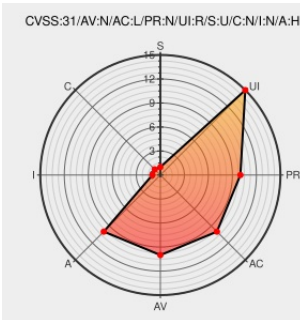

CVE-2021-20839

Published on: 10/31/2021 12:00:00 AM UTC

Last Modified on: 11/17/2021 09:38:18 PM UTC

CVE-2021-20839

[Source: Mitre](#)

[Source: Nist](#)

[Print: PDF](#)

Certain versions of [Office Server Document Converter](#) from [Antennahouse](#) contain the following vulnerability:

Office Server Document Converter V7.2MR4 and earlier and V7.1MR7 and earlier allows a remote unauthenticated attacker to conduct an XML External Entity (XXE) attack to cause a denial of service (DoS) condition to the other servers by processing a specially crafted XML document.

CVE-2021-20839 has been assigned by ☐ vultures@jpcert.or.jp to track the vulnerability - currently rated as **MEDIUM** severity.

Affected Vendor/Software: ☐ **Antenna House, Inc. - Office Server Document Converter** version **V7.2MR4 and earlier and V7.1MR7 and earlier**

CVSS3 Score: **6.5 - MEDIUM**

Attack Vector	Attack Complexity	Privileges Required	User Interaction
NETWORK	LOW	NONE	REQUIRED
Scope	Confidentiality Impact	Integrity Impact	Availability Impact
UNCHANGED	NONE	NONE	HIGH

CVSS2 Score: **4.3 - MEDIUM**

Access Vector	Access Complexity	Authentication
NETWORK	MEDIUM	NONE
Confidentiality Impact	Integrity Impact	Availability Impact
NONE	NONE	PARTIAL

CVE References

Description	Tags	Link